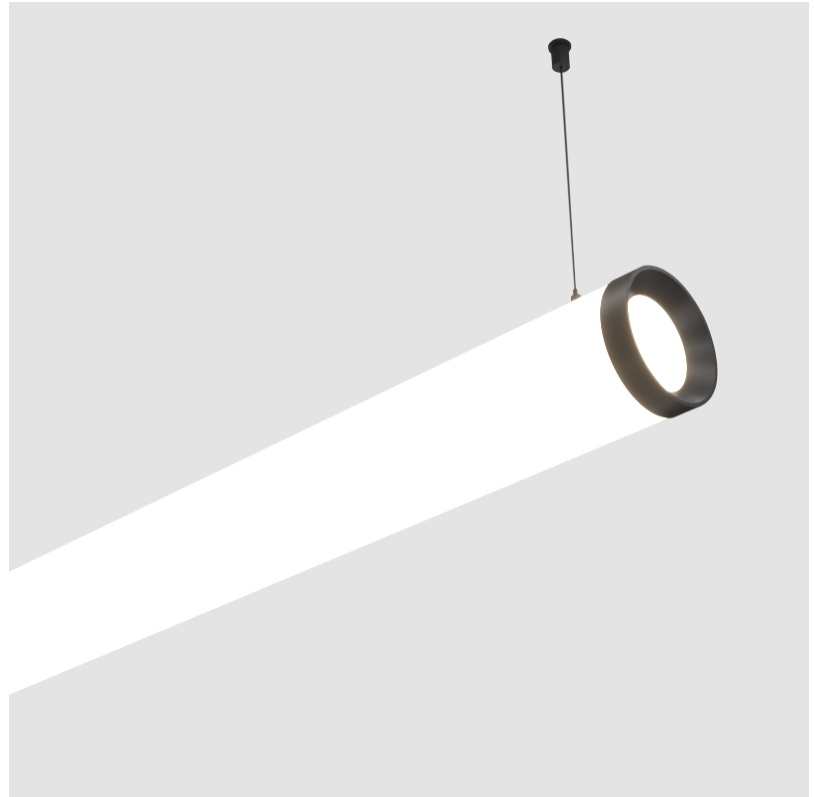

GENERAL

Series: Bunga Plus
Partner: Prolicht
Division: Architectural
Installation: Suspension
Product Type: Linear Profiles
Mounting Location: Ceiling

PHYSICAL

Shape: Cylinder
Length (mm): 2058
Length (in): 81
Width (mm): 115
Width (in): 4 1/2
Height (mm): 115
Height (in): 4 1/2
Max. Overall Height (mm): 2115
Max. Overall Height (in): 83 1/4
Weight (kg): 6.492
Weight (lbs): 14.312
Diffuser: PMMA - Opal
Fixture Finish: SSR / BKV / CWI / CRY / HAB / UFT / ITA / RUA / FTG / MYG / LOD / PUS / FRO / FUP / KIA / POP / BLS / SPG / MEY / GOH / CHC / COM / ABZ / JAG / OBR / MOS / ROR
Fixture Material: PMMA / Aluminum
Cable Details: 2000mm or 4000mm Transparent Cable
Upon Request: Cable colour - White / Black / Orange / Red

ELECTRICAL

Lamp Type: LED (Zhaga Standard)
Input Wattage (W): 35
Total Output Wattage (W): 28 / 22.8 (3500K)
Dimming: Non-Dimming / Phase Dimming (120Vac only) / 0-10V Dimming
Driver Included: Yes
Driver Location: Integrated
Driver Type: Constant Current - 120 / 277Vac
Driver Class: Class 2
Input Voltage (V): 120 - 277
Constant Current (MA): 350 / 500 (3500K)

LED

Color Temperature (°K): 3000 / 3500 / 4000
Max. Delivered Lumen (lm): 3870 / 4008 / 4090
CRI: >80 CRI
Lamp Life (hrs): 50000

OPTICAL

RATINGS AND CERTIFICATIONS

Certified By: Certified for North American Standards
IP rating: IP20