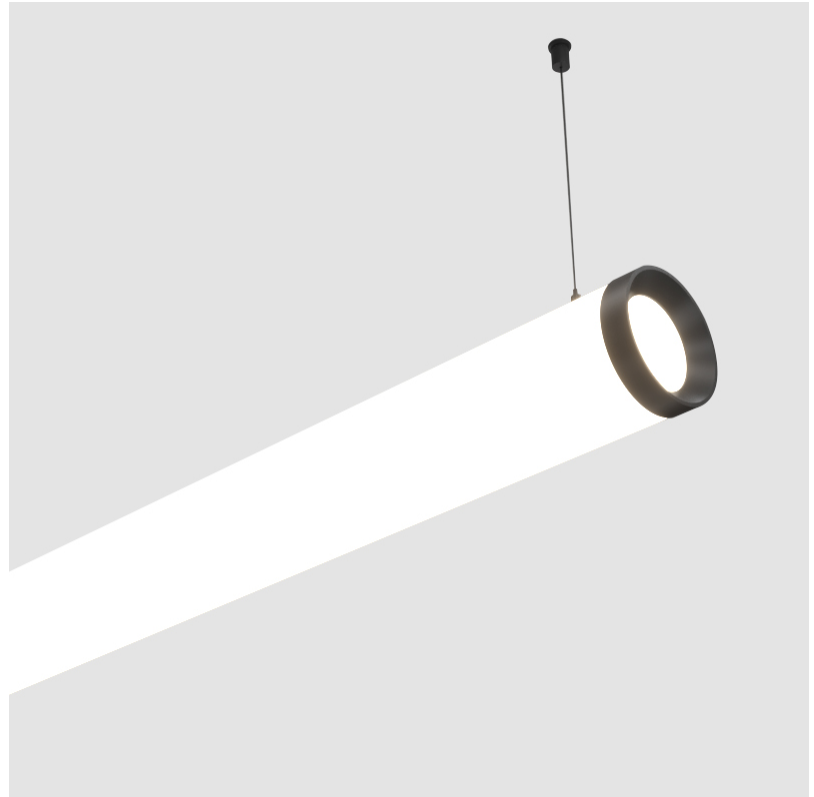

GENERAL

Series: Bunga Plus
Partner: Prolicht
Division: Architectural
Installation: Suspension
Product Type: Linear Profiles
Mounting Location: Ceiling

PHYSICAL

Shape: Cylinder
Length (mm): 1498
Length (in): 59
Width (mm): 115
Width (in): 4 1/2
Height (mm): 115
Height (in): 4 1/2
Max. Overall Height (mm): 2115
Max. Overall Height (in): 83 1/4
Weight (kg): 5.038
Weight (lbs): 11.106
Diffuser: [PMMA - Opal](#)
Fixture Finish: [SSR / BKV / CWI / CRY / HAB / UFT / ITA / RUA / FTG / MYG / LOD / PUS / FRO / FUP / KIA / POP / BLS / SPG / MEY / GOH / CHC / COM / ABZ / JAG / OBR / MOS / ROR](#)
Fixture Material: [PMMA / Aluminum](#)
Cable Details: [2000mm or 4000mm Transparent Cable](#)
Upon Request: Cable colour - [White / Black / Orange / Red](#)

ELECTRICAL

Lamp Type: LED (Zhaga Standard)
Input Wattage (W): 25
Total Output Wattage (W): 20 / 16 (3500K)
Dimming: [Non-Dimming / Phase Dimming (120Vac only) / 0-10V Dimming](#)
Driver Included: Yes
Driver Location: Integrated
Driver Type: Constant Current - 120 / 277Vac
Driver Class: Class 2
Input Voltage (V): 120 - 277
Constant Current (MA): 350 / 500 (3500K)

LED

Color Temperature (°K): [3000 / 3500 / 4000](#)
Max. Delivered Lumen (lm): 2770 / 2862 / 2920
CRI: >80 CRI
Lamp Life (hrs): 50000

OPTICAL

RATINGS AND CERTIFICATIONS

Certified By: Certified for North American Standards
IP rating: IP20